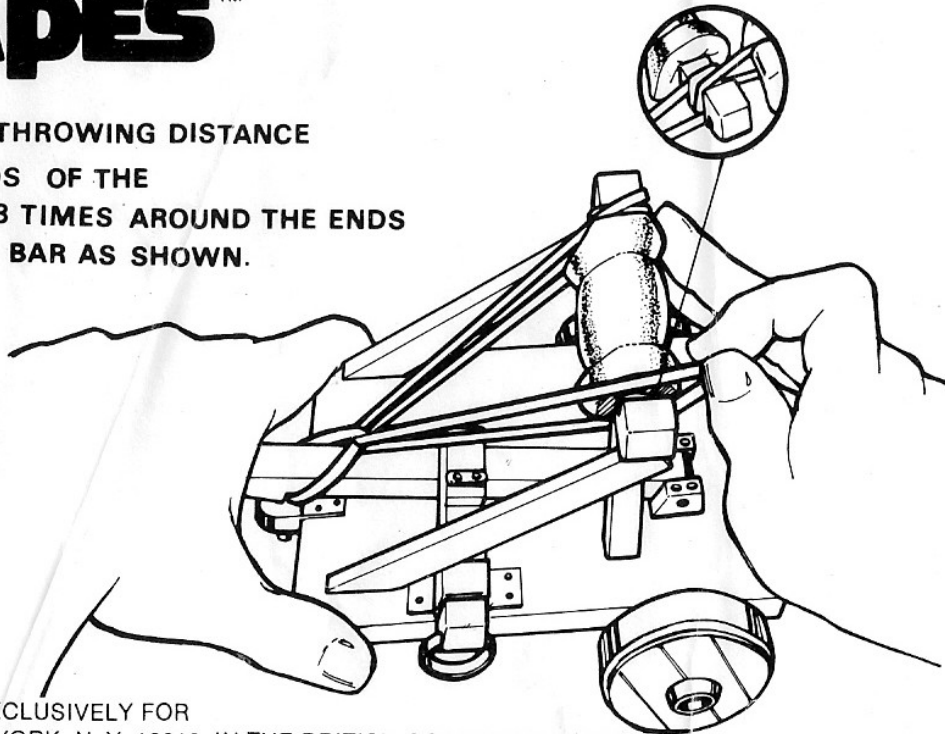

PLANET OF THE APES™

Catapult and Wagon

FOR MAXIMUM THROWING DISTANCE
WRAP THE ENDS OF THE
RUBBER BAND 3 TIMES AROUND THE ENDS
OF THE CROSS BAR AS SHOWN.

MANUFACTURED EXCLUSIVELY FOR
MEGO CORP., NEW YORK, N. Y. 10010, IN THE BRITISH COLONY OF HONG KONG.